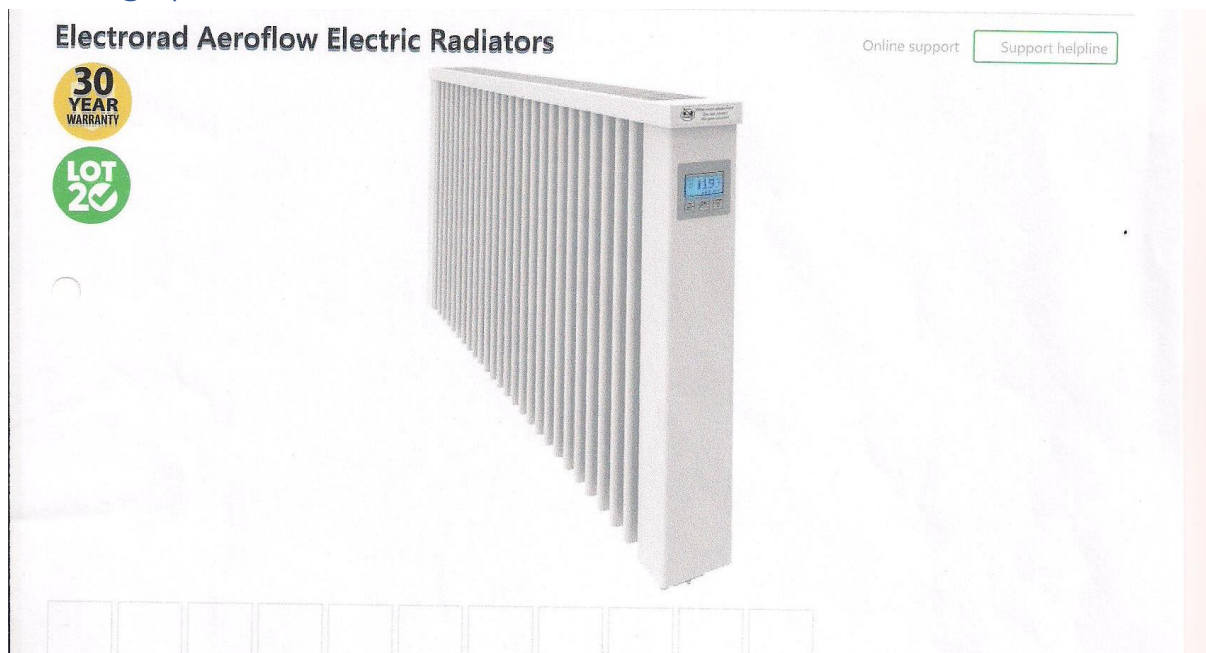

Floor Plan

NB: Approx dimensions to be checked on site

Heating Spec

Aeroflow are an extremely high-quality electric radiator with a 30 year warranty. Internally, the electrical elements are encased within non porous fireclay heat plates. When the element heats, it transfers the heat to the fireclay and then in turn to the radiant surface of the radiator. Once the core is hot, cold air is drawn from the floor and up through the flutes to create convection heat. We have priced for the smart system including the controller which includes Adaptive Start – The radiator learns the heat up characteristics of the room and switches on at the optimum time to heat the room.

This chair ticks so many boxes for people. The SB2M chair combines comfort with stackability, value, style, and an incredibly light weight of 5.6kg. It will stack 10 high, although we can provide you with a dolly designed and made just for this chair, allowing you to stack 25 high. It can be lifted by many with one finger and is available in several fabric types including wipe-clean faux leather. Floor glides come as standard to protect your floor and the front stacking nature of the frame means they are difficult to stack wrongly. These features all combine to make it one of our best multi-use space chairs.