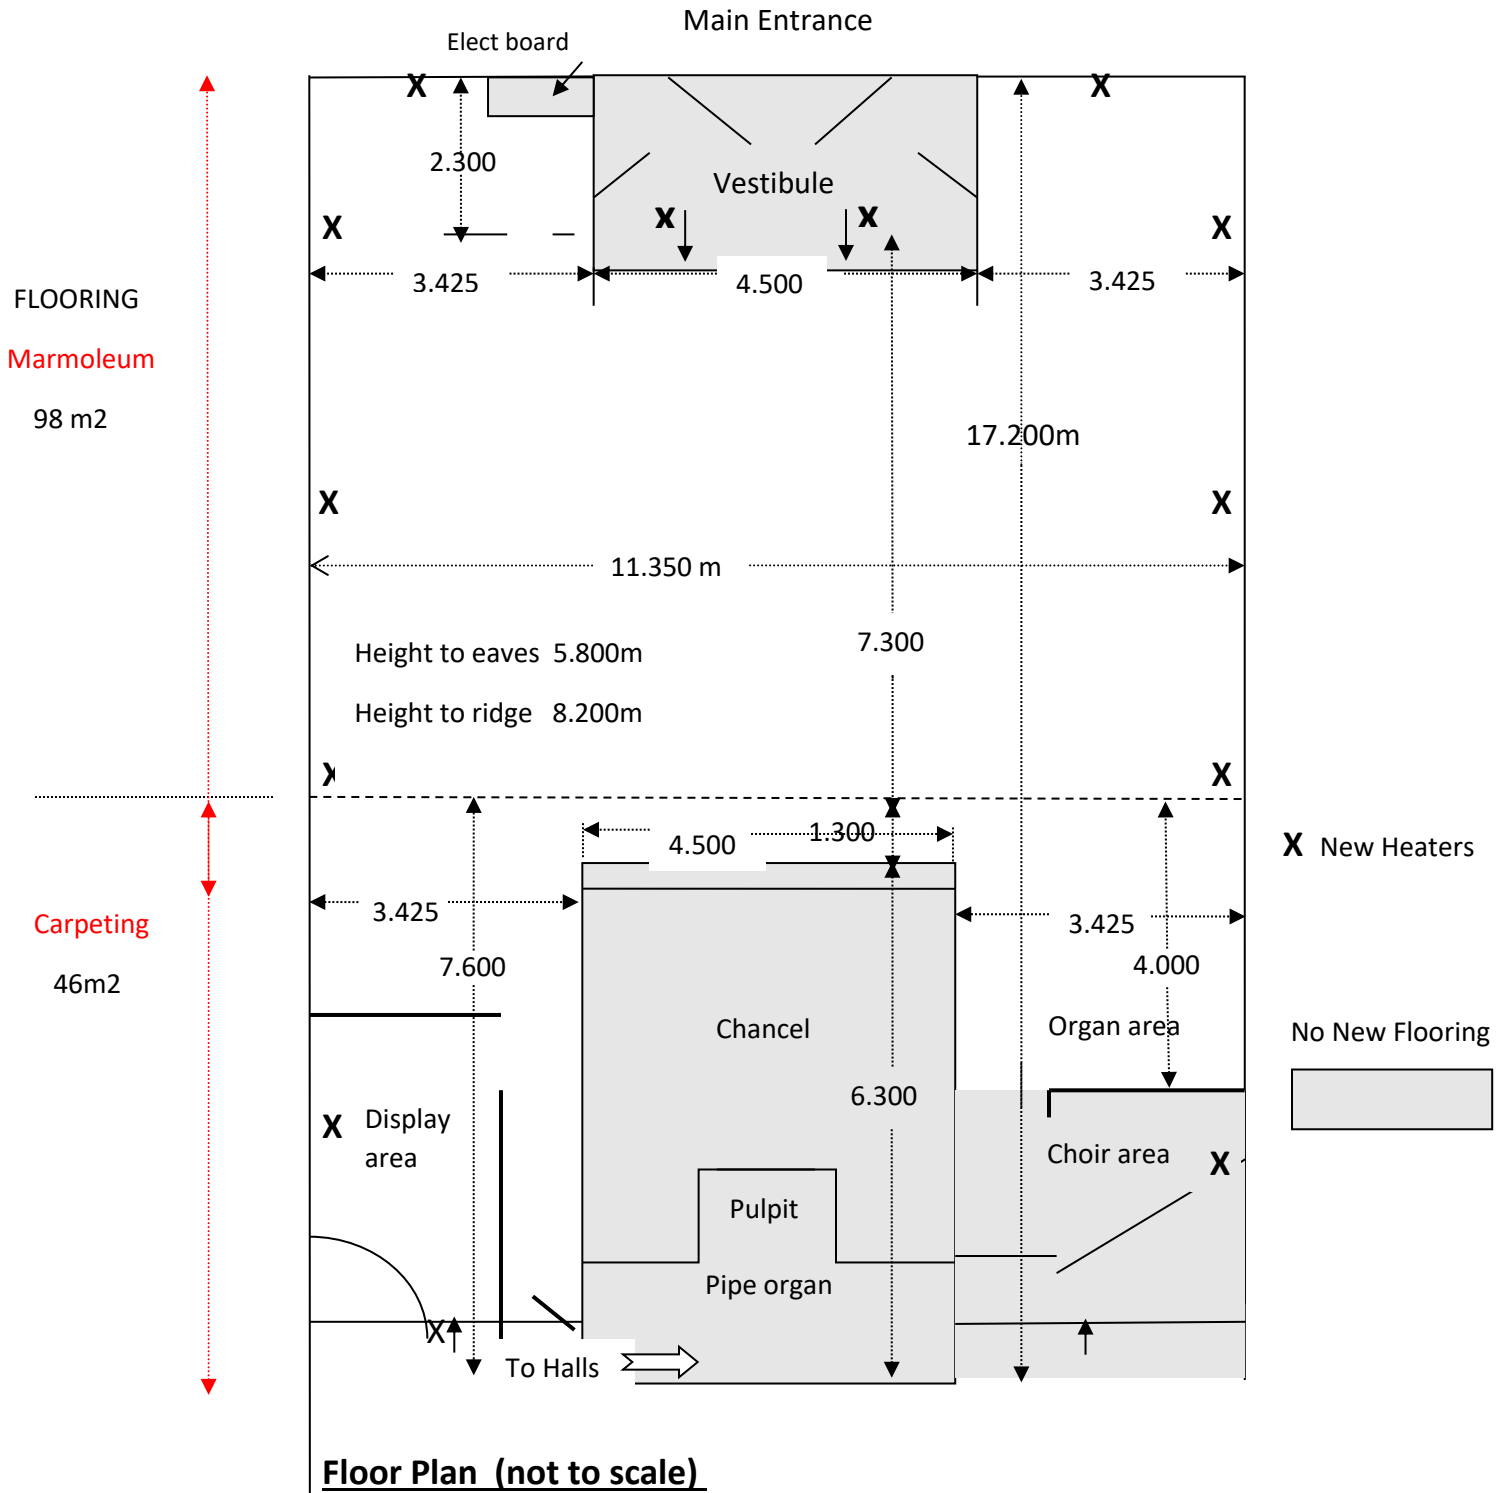

DETAILS

REORDERING OF CALDWELL CHURCH SANCTUARY

Schedule of Works

Item No	Description
A	Downtakings
1	Carefully take out small pews from sides
2	Carefully take out large pews from centre
3	Remove pews off site
4	Uplift and dispose of aisle carpeting and edging strips
5	Dispose of pew cushions
6	Prepare area for new flooring surface, remove all screws, fill and sand damaged areas.
B	New Heating System
7	Instal new heating system, radiators fixed on perimeter walls.
8	Allow for retaining tube heaters on window ingoes, add two new heaters, re-position two existing floor heaters under front windows on vestibule roof, make good all relevant wiring to spurs and test.
C	New Flooring
9	Lay 6mm plywood over existing floor, fit and seam Marmoleum heavy duty floor covering.
D	Decoration
10	Prepare wooden side panelling, vestibule screen, and door facings, apply three coats opaque wood stain.
11	Prepare organ pipes, apply two coats Metal Shield.
E	Seating
12	Supply and instal new sanctuary and hall chair seating.

Floor Plan

NB: Approx dimensions to be checked on site

Heating Spec

Aeroflow are an extremely high-quality electric radiator with a 30 year warranty. Internally, the electrical elements are encased within non porous fireclay heat plates. When the element heats, it transfers the heat to the fireclay and then in turn to the radiant surface of the radiator. Once the core is hot, cold air is drawn from the floor and up through the flutes to create convection heat. We have priced for the smart system including the controller which includes Adaptive Start – The radiator learns the heat up characteristics of the room and switches on at the optimum time to heat the room.