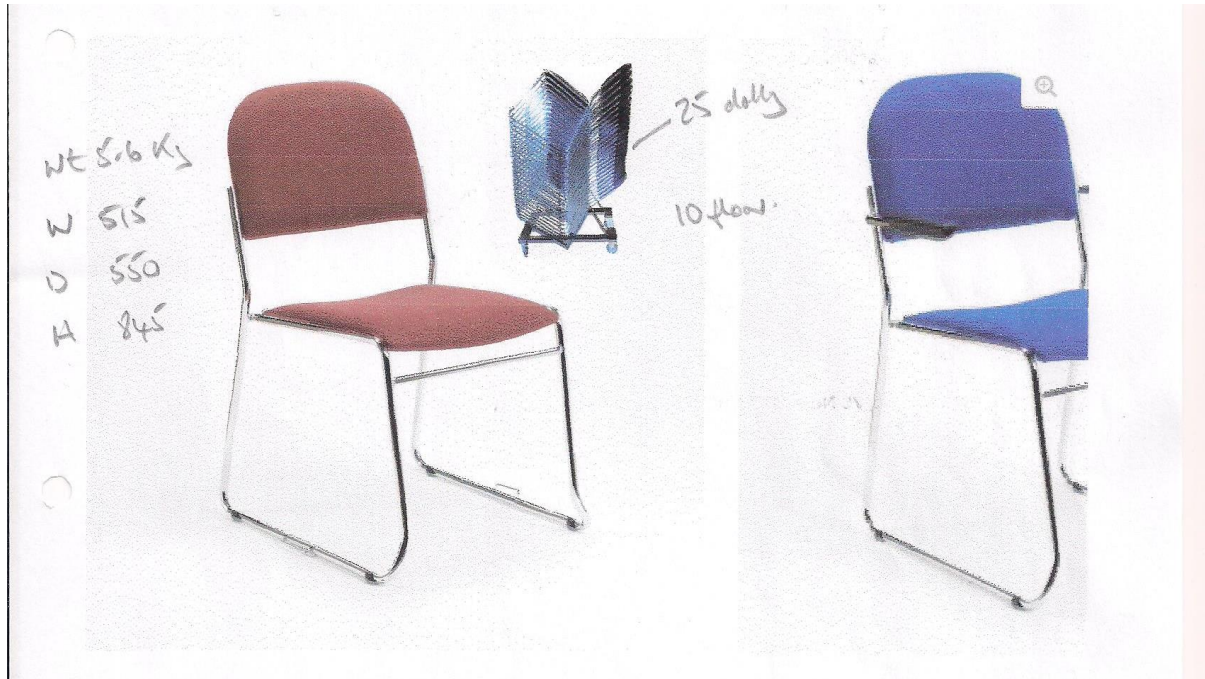

Seating Spec

The original EU made high-quality stacking chair (est. 2002) now comes with a 10 year guarantee. It has passed multiple destruction tests and proved itself over many years of tough use. Notable projects include Durham Cathedral, St Luke's Gas Street, Oundle School and Bridge Community Church in Leeds (1,200 installed). Don't settle for a copy when the original chair has such a good track record.

This chair ticks so many boxes for people. The SB2M chair combines comfort with stackability, value, style, and an incredibly light weight of 5.6kg. It will stack 10 high, although we can provide you with a dolly designed and made just for this chair, allowing you to stack 25 high. It can be lifted by many with one finger and is available in several fabric types including wipe-clean faux leather. Floor glides come as standard to protect your floor and the front stacking nature of the frame means they are difficult to stack wrongly. These features all combine to make it one of our best multi-use space chairs.

We have priced for 100 chairs with arms, and 100 without arms upholstered in 'Panaz Highland' waterproof fabric with Shield Plus antimicrobial technology.

View more here - <https://www.alpha-furnishing.com/product/high-stacking-lightweight-upholstered-chair/>